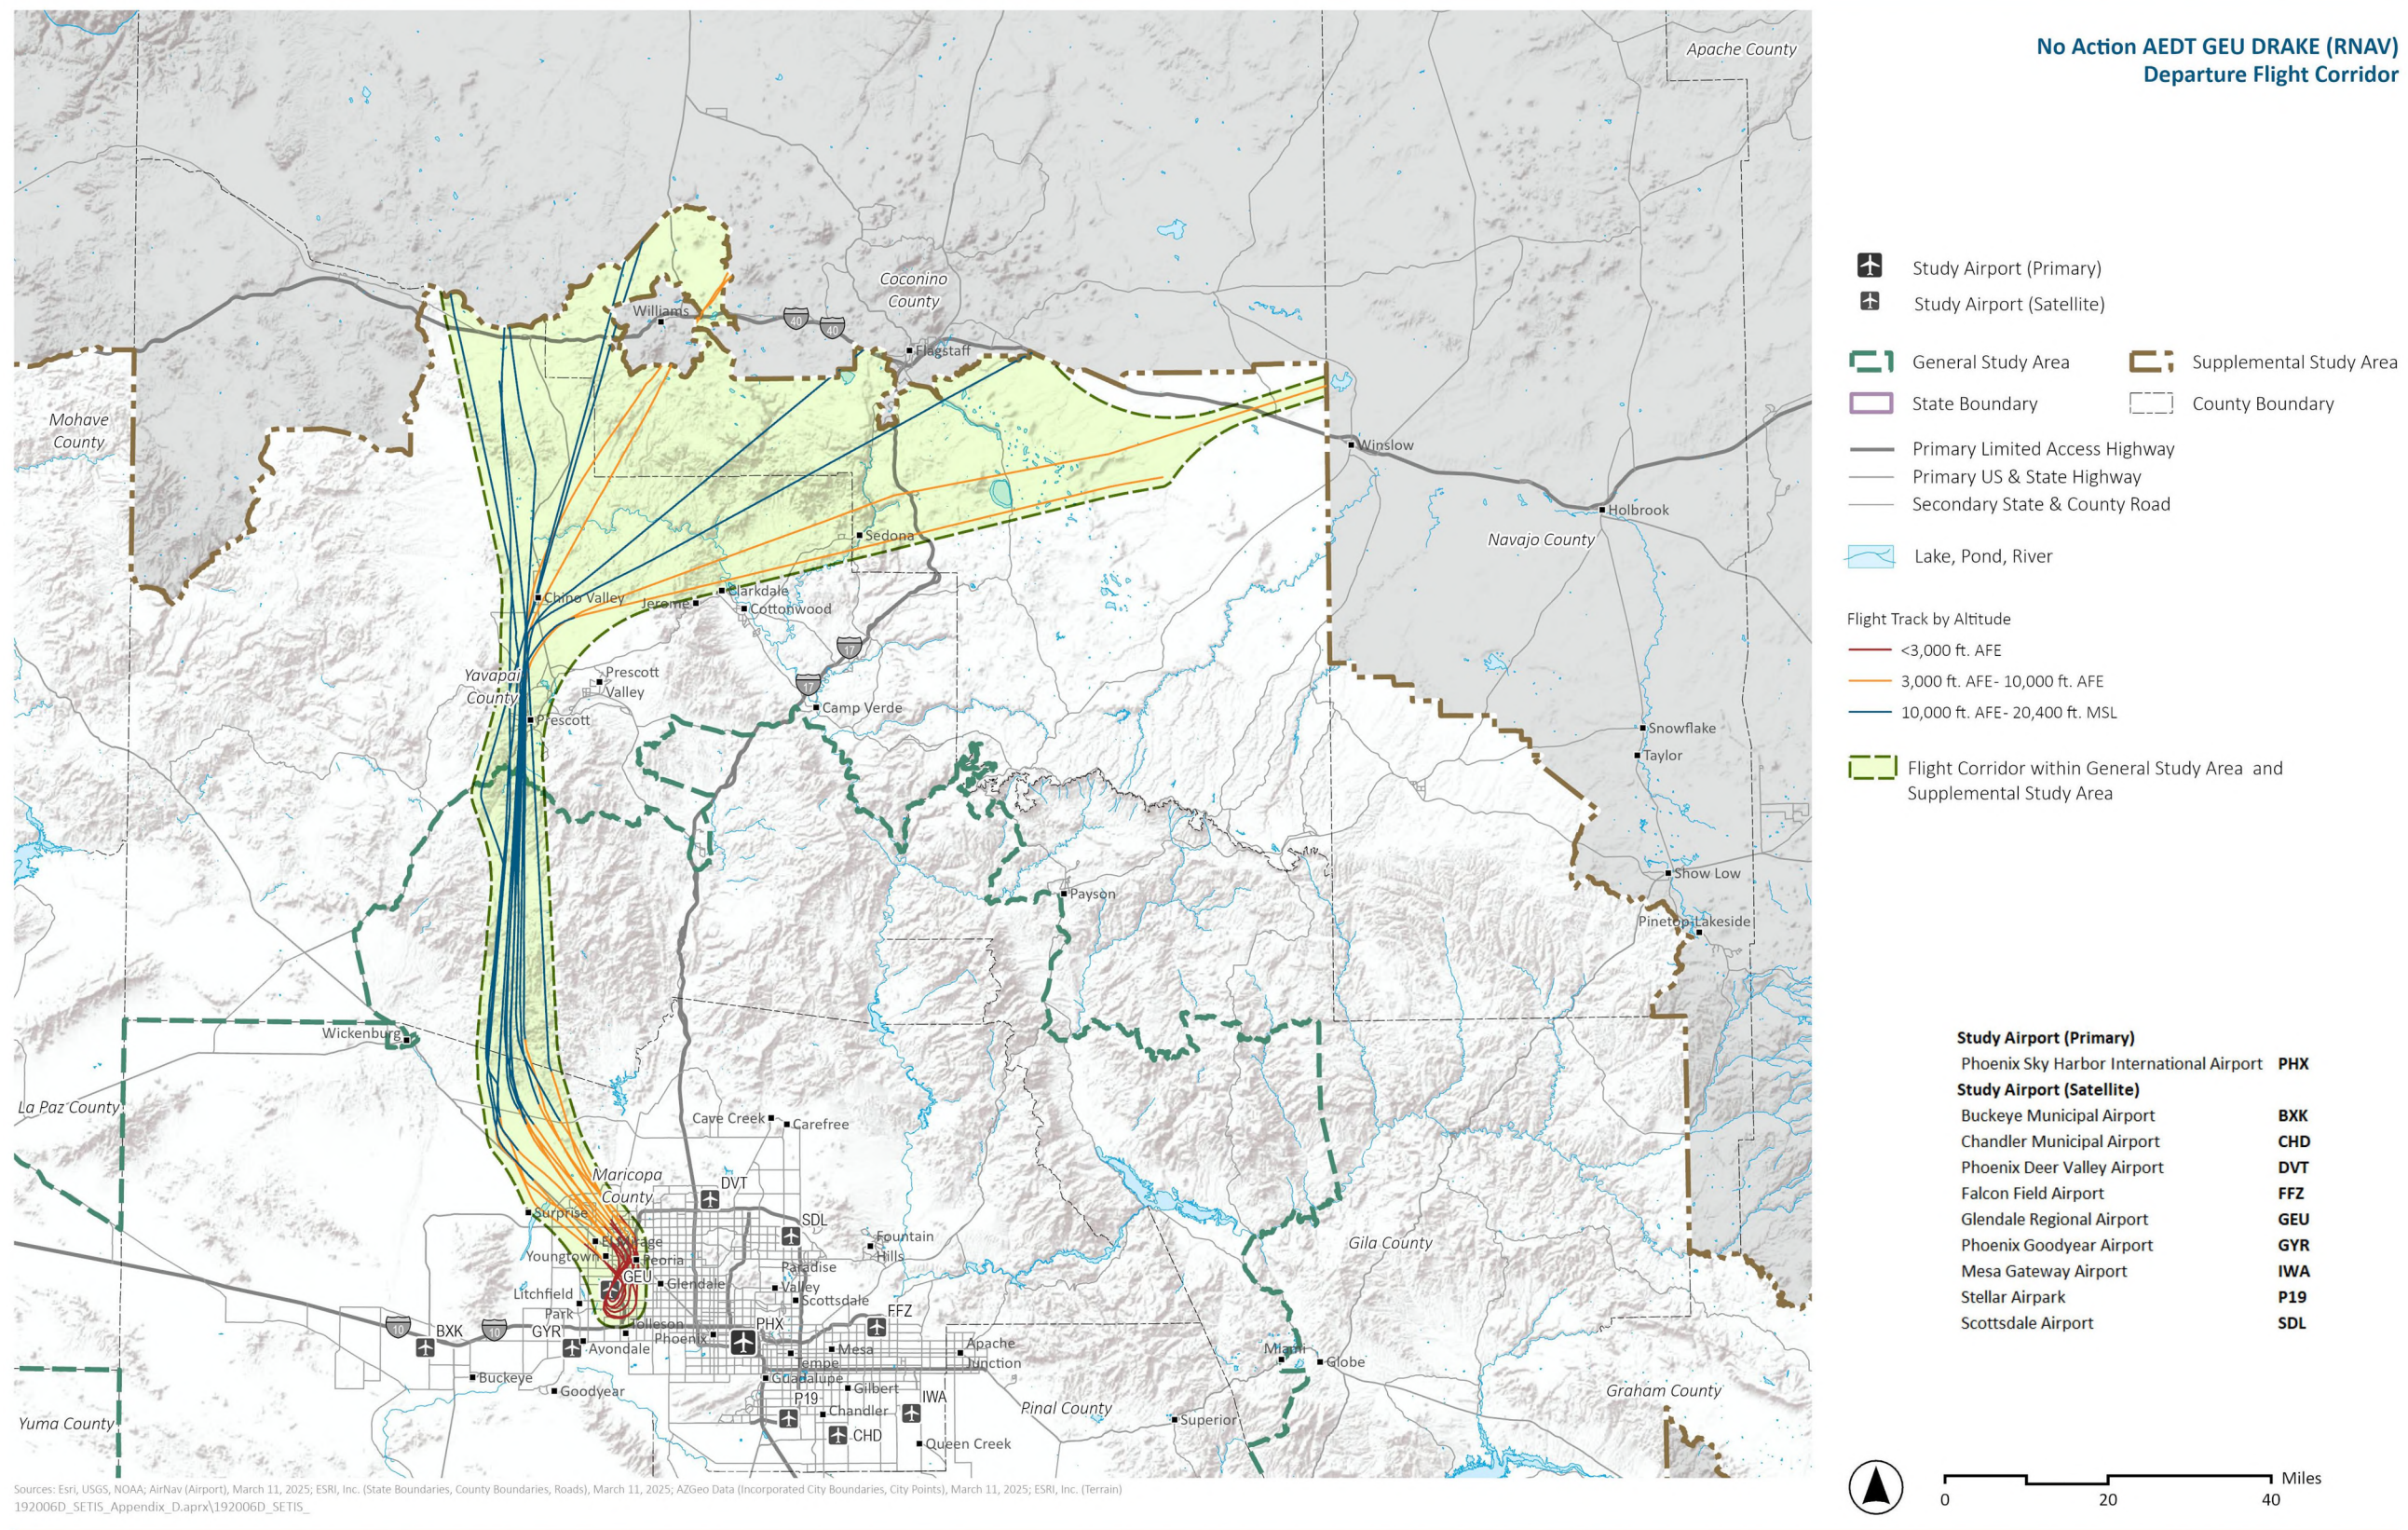

## List of Exhibits

*This page intentionally left blank.*

Exhibit H.6-1. No Action AEDT GEU DSERT (RNAV) Arrival Flight Corridor

Exhibit H.6-2. No Action AEDT GEU SALOM (CONV) Arrival Flight Corridor

Exhibit H.6-4. No Action AEDT GEU North Vector Arrival Flight Corridor

Exhibit H.6-6. No Action AEDT GEU Northwest Vector Arrival Flight Corridor

Exhibit H.6-7. No Action AEDT GEU Southwest Vector Arrival Flight Corridor

Exhibit H.6-8. No Action AEDT GEU West Vector Arrival Flight Corridor

Exhibit H.6-9. No Action AEDT GEU DRAKE (RNAV) Departure Flight Corridor

Exhibit H.6-10. No Action AEDT GEU FORPE (RNAV) Departure Flight Corridor