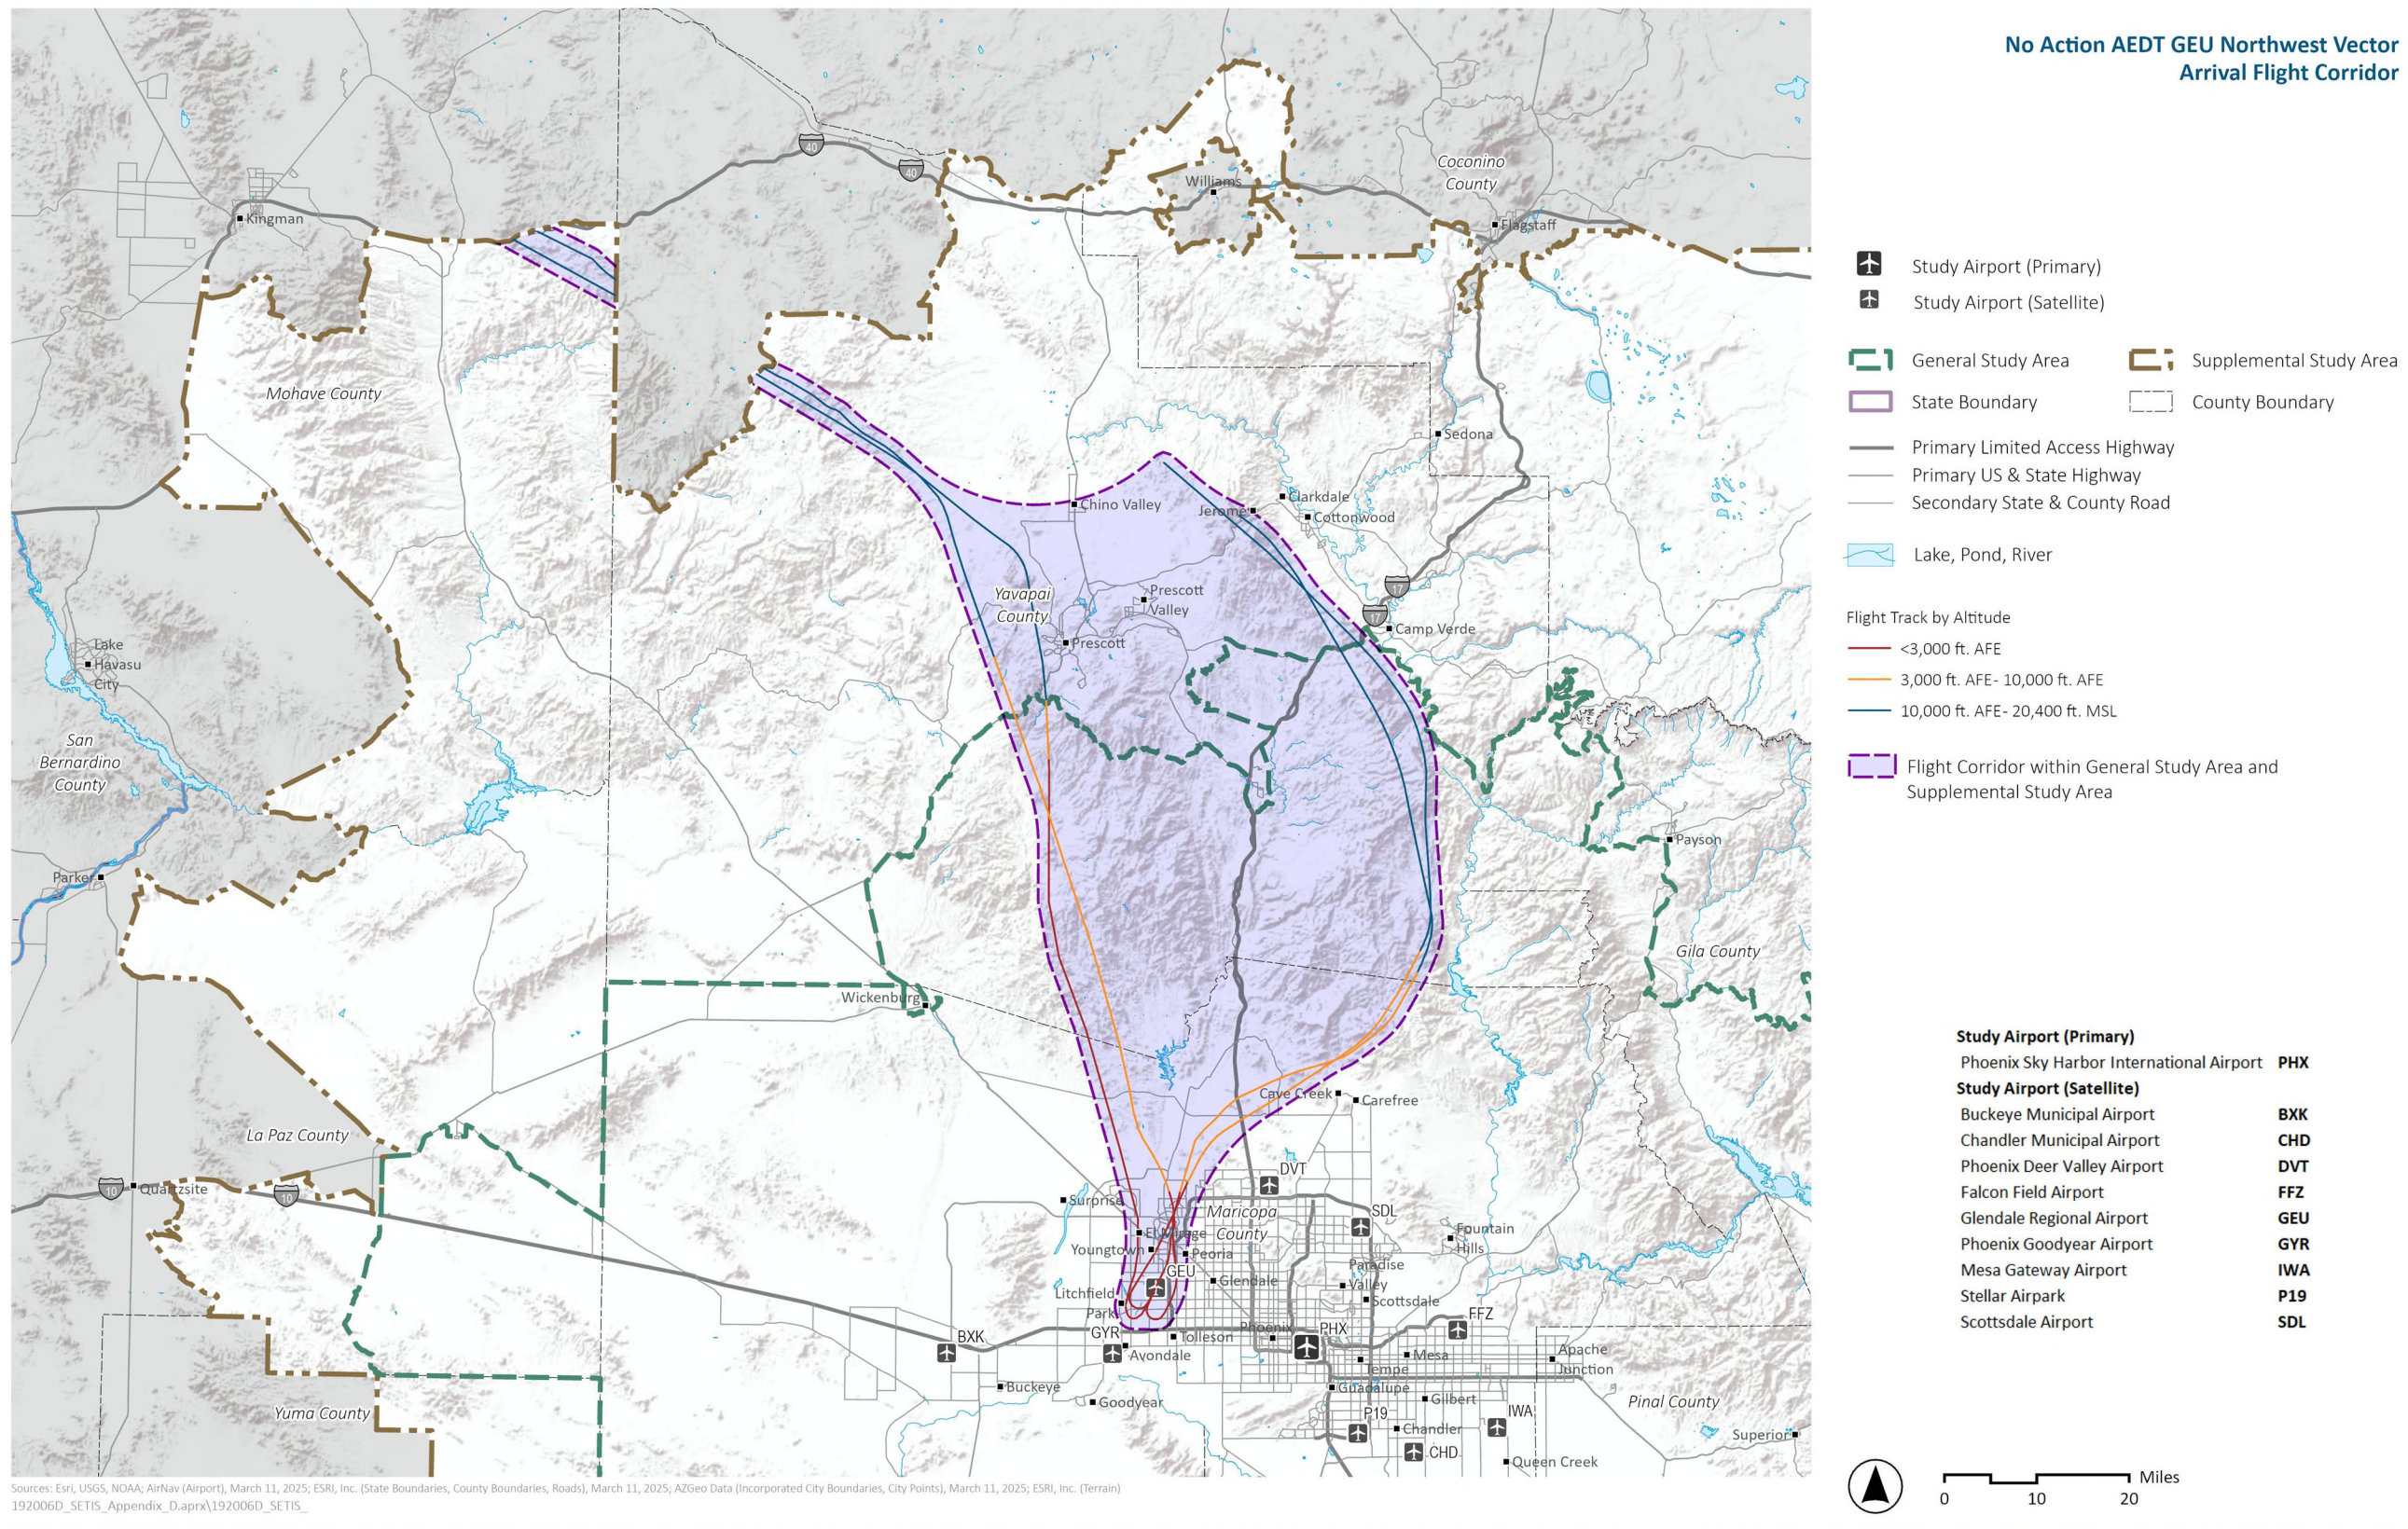

## List of Exhibits

*This page intentionally left blank.*

Exhibit H.6-1. No Action AEDT GEU DSERT (RNAV) Arrival Flight Corridor

Exhibit H.6-2. No Action AEDT GEU SALOM (CONV) Arrival Flight Corridor

Exhibit H.6-4. No Action AEDT GEU North Vector Arrival Flight Corridor

Exhibit H.6-6. No Action AEDT GEU Northwest Vector Arrival Flight Corridor

Exhibit H.6-7. No Action AEDT GEU Southwest Vector Arrival Flight Corridor

Exhibit H.6-8. No Action AEDT GEU West Vector Arrival Flight Corridor

Exhibit H.6-9. No Action AEDT GEU DRAKE (RNAV) Departure Flight Corridor

Exhibit H.6-10. No Action AEDT GEU FORPE (RNAV) Departure Flight Corridor