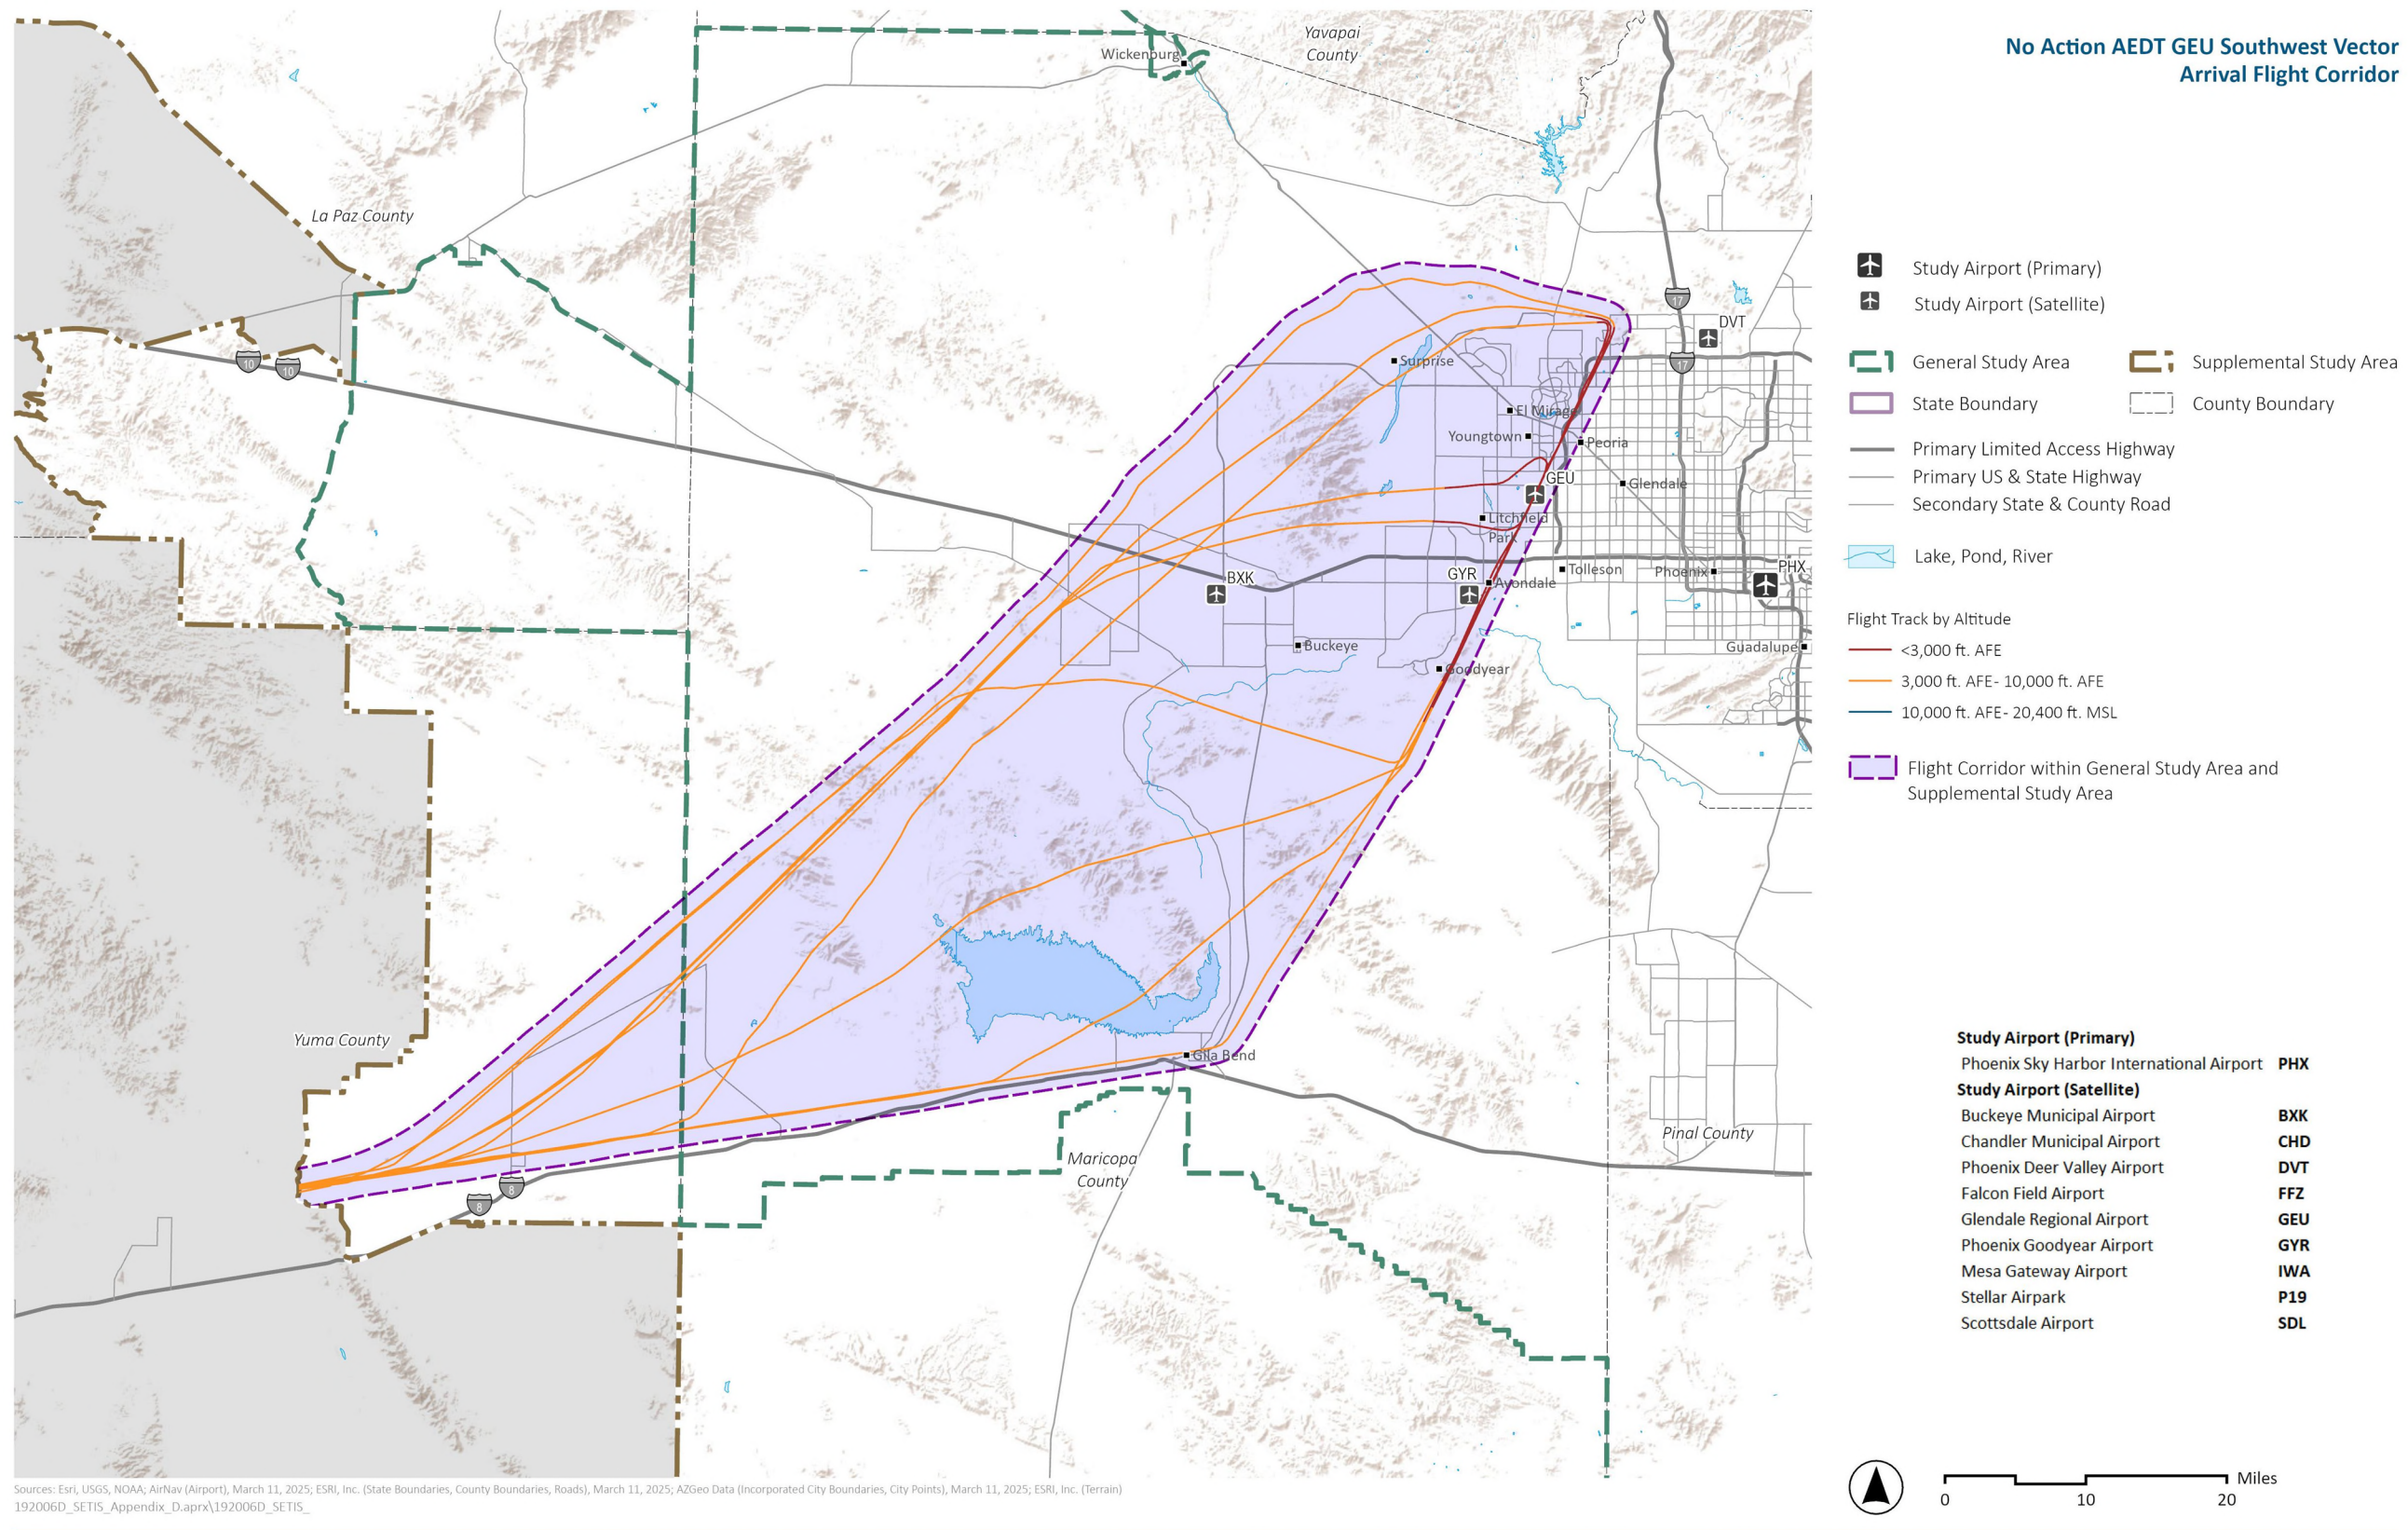

## List of Exhibits

*This page intentionally left blank.*

Exhibit H.6-1. No Action AEDT GEU DSERT (RNAV) Arrival Flight Corridor

Exhibit H.6-2. No Action AEDT GEU SALOM (CONV) Arrival Flight Corridor

Exhibit H.6-4. No Action AEDT GEU North Vector Arrival Flight Corridor

Exhibit H.6-6. No Action AEDT GEU Northwest Vector Arrival Flight Corridor

Exhibit H.6-7. No Action AEDT GEU Southwest Vector Arrival Flight Corridor

Exhibit H.6-8. No Action AEDT GEU West Vector Arrival Flight Corridor

Exhibit H.6-9. No Action AEDT GEU DRAKE (RNAV) Departure Flight Corridor

Exhibit H.6-10. No Action AEDT GEU FORPE (RNAV) Departure Flight Corridor