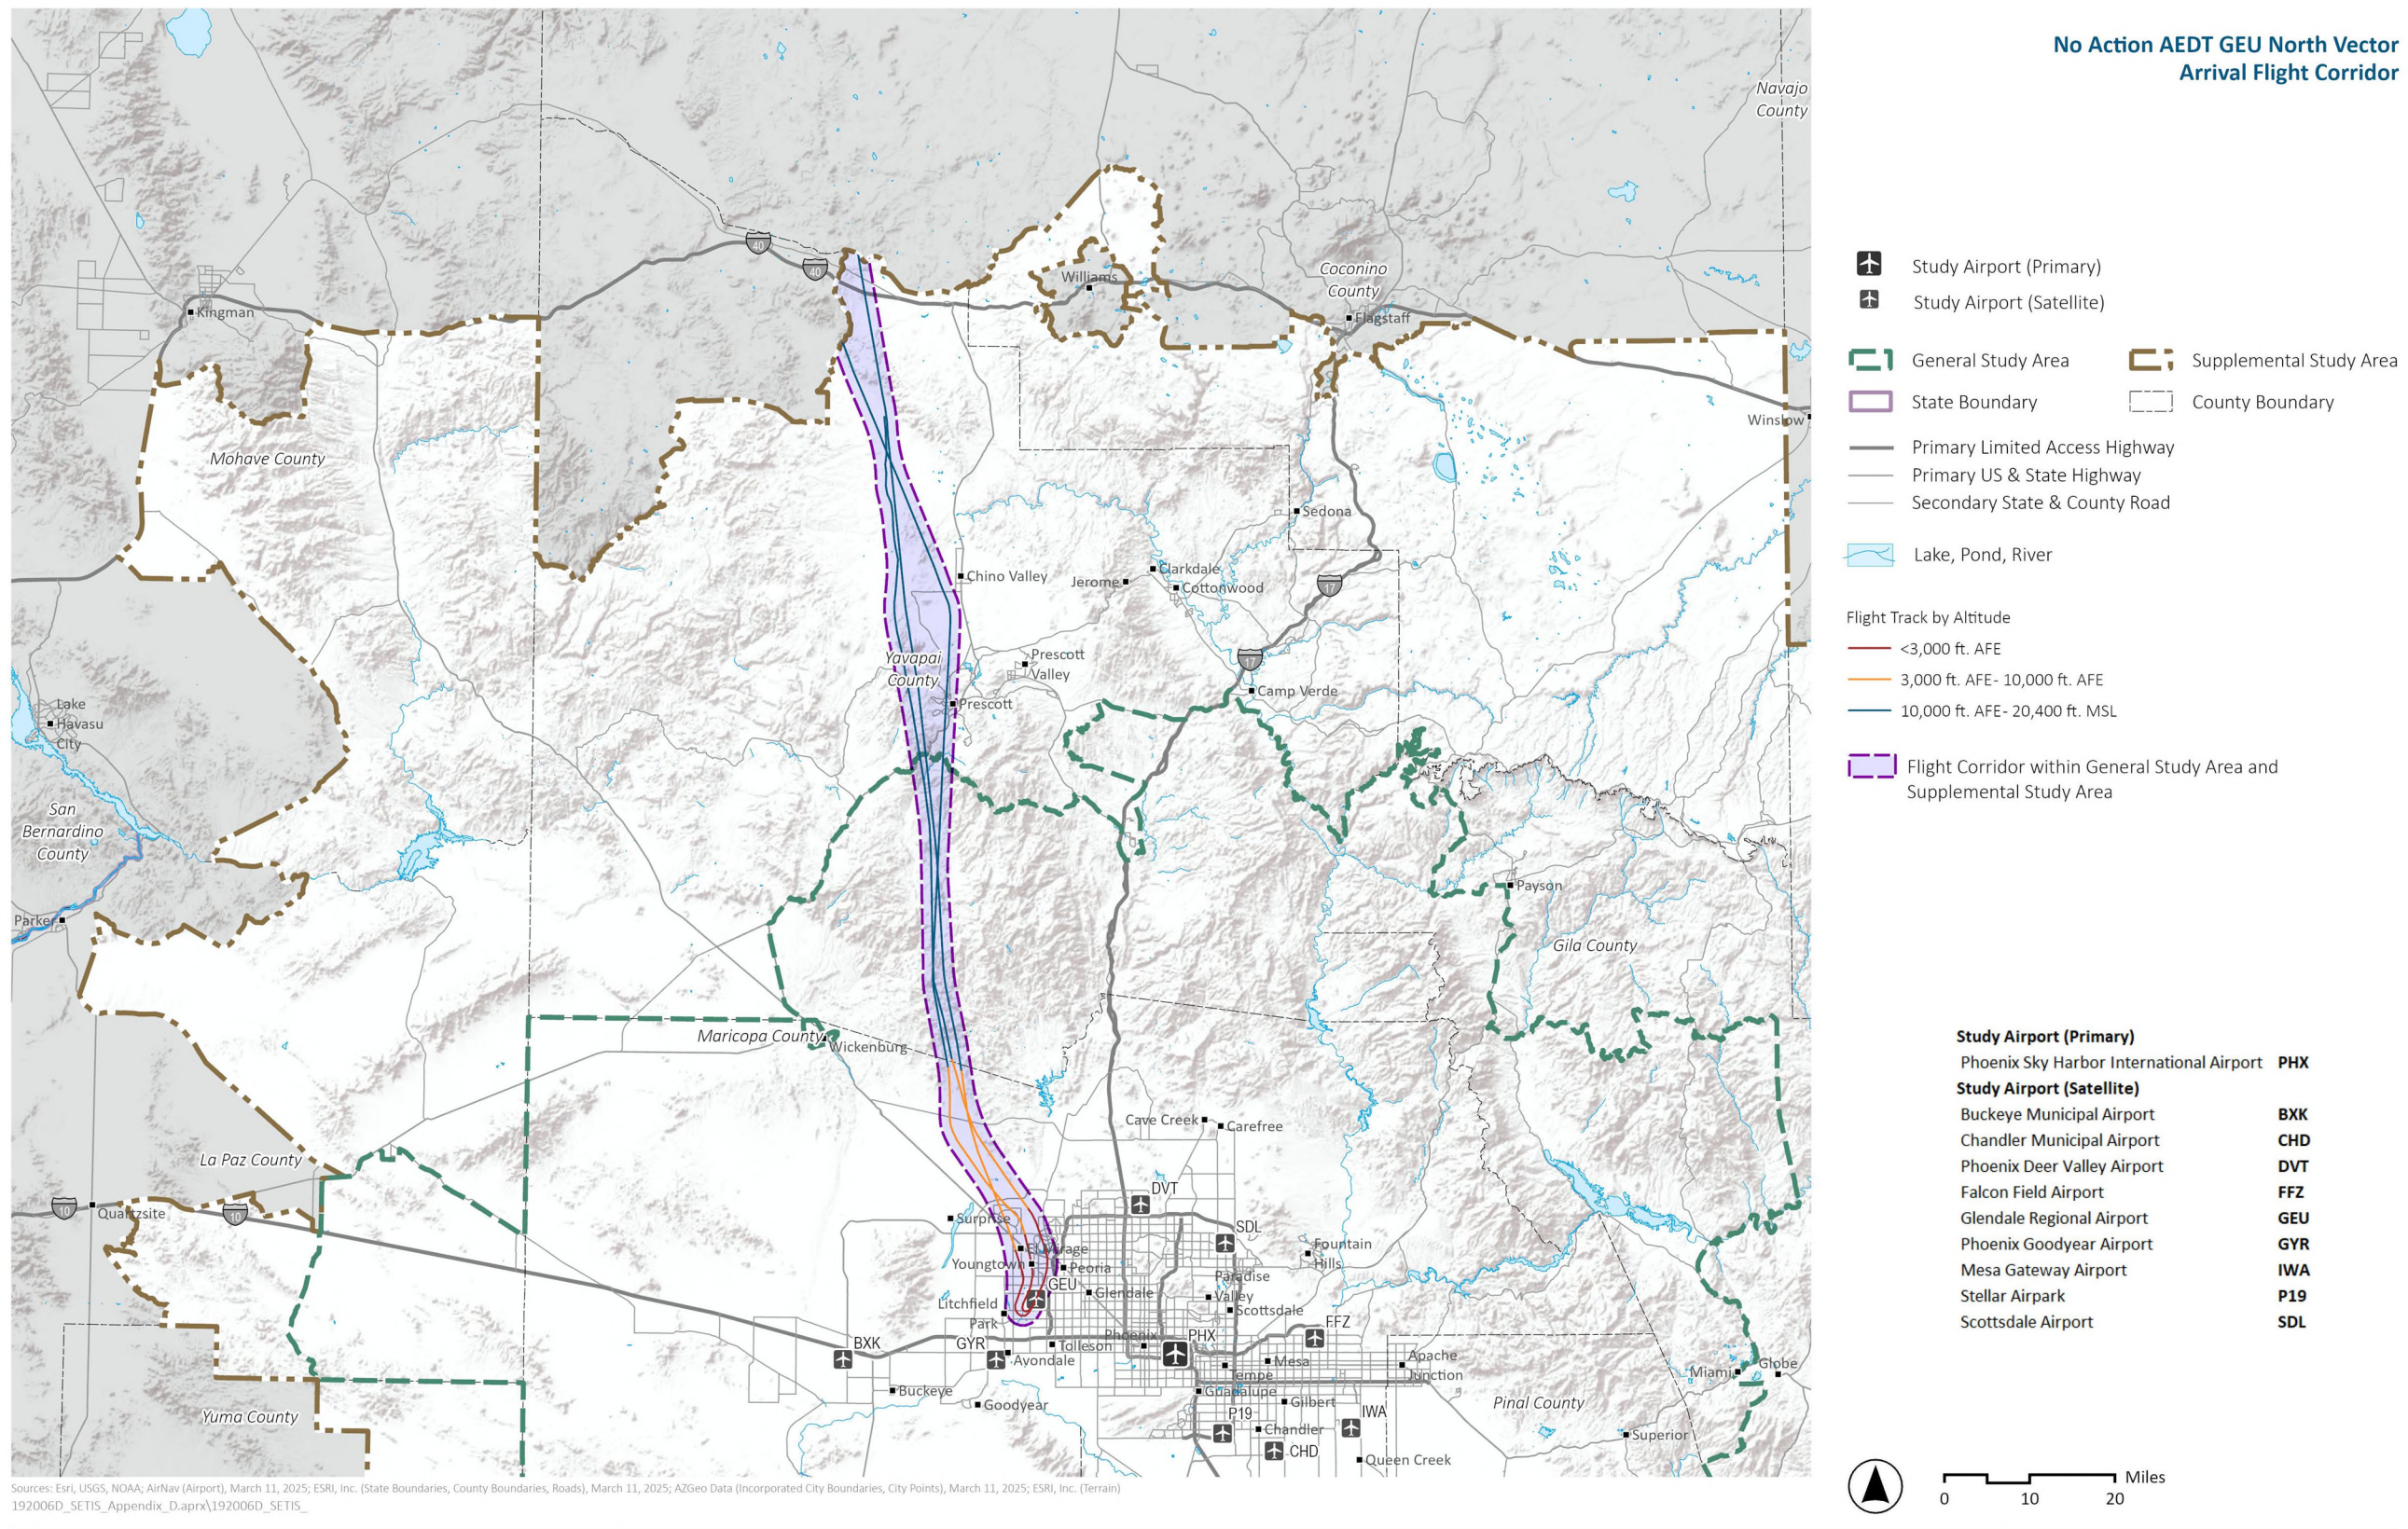

### File 2 of 2

Exhibit H.6-11. No Action AEDT GEU IZZZO (RNAV) Departure Flight Corridor .....	H-151
Exhibit H.6-12. No Action AEDT GEU JUDTH (RNAV) Departure Flight Corridor .....	H-152
Exhibit H.6-13. No Action AEDT GEU MRBIL (RNAV) Departure Flight Corridor.....	H-153
Exhibit H.6-14. No Action AEDT GEU STRRM (RNAV) Departure Flight Corridor.....	H-154
Exhibit H.6-15. No Action AEDT GEU North Vector Departure Flight Corridor.....	H-155
Exhibit H.6-16. No Action AEDT GEU Northeast Vector Departure Flight Corridor .....	H-156
Exhibit H.6-17. No Action AEDT GEU Northwest Vector Departure Flight Corridor .....	H-157
Exhibit H.6-18. No Action AEDT GEU Southeast Vector Departure Flight Corridor .....	H-158
Exhibit H.6-19. No Action AEDT GEU West Vector Departure Flight Corridor .....	H-159
Exhibit H.6-20. No Action AEDT GEU ZEPER (RNAV) Departure Flight Corridor .....	H-160

*This page intentionally left blank.*

Exhibit H.6-1. No Action AEDT GEU DSERT (RNAV) Arrival Flight Corridor

Exhibit H.6-2. No Action AEDT GEU SALOM (CONV) Arrival Flight Corridor

Exhibit H.6-4. No Action AEDT GEU North Vector Arrival Flight Corridor

Exhibit H.6-6. No Action AEDT GEU Northwest Vector Arrival Flight Corridor

Exhibit H.6-7. No Action AEDT GEU Southwest Vector Arrival Flight Corridor

Exhibit H.6-8. No Action AEDT GEU West Vector Arrival Flight Corridor

Exhibit H.6-9. No Action AEDT GEU DRAKE (RNAV) Departure Flight Corridor

Exhibit H.6-10. No Action AEDT GEU FORPE (RNAV) Departure Flight Corridor